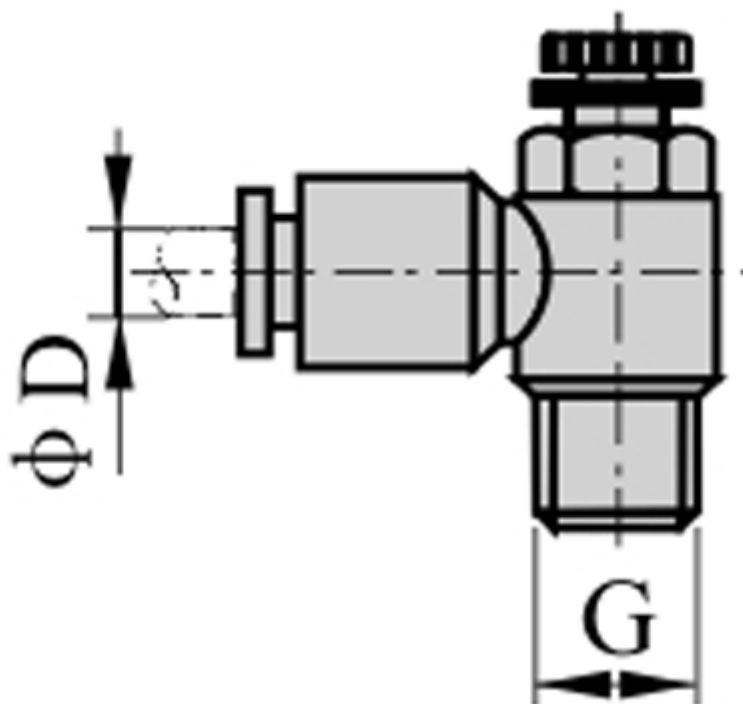

Data Sheet

Article number: 58ESL4M5

Description: Fitting ESL4M5, out flow control
thread M5, tube diameter 4

Measures

D = 4
Thread = M5